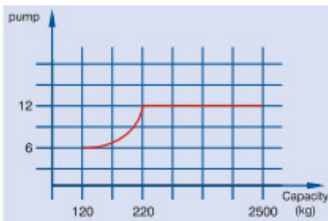

**Forks**

The robust plate steel fork profiles have flattened ends and they are fitted with in- and outrunning rollers to move pallets easier.

**Specifications**

- Lowest fork position .....85 mm
- Highest fork position .....200 mm
- Width per fork.....160 mm
- Steering wheels.....200 mm
- Fork rolls.....82 mm
- Mass type 20 and 25 .....73~80 kg
- type 30 .....90 kg