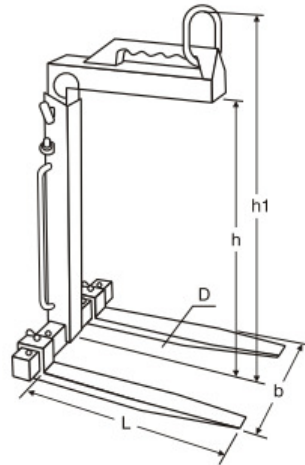

RPHM pallet hooks with manual balancing

V

Properties

- Adjustable loading forks.
- Height adjustment.

type	ref. no.	safe working load (kg)	fork length L (mm)	maximum headroom h1 (mm)	efficient height h (mm)	diameter lifting eye (mm)	fork range b (mm)	fork b x d D (mm)	weight (kg)
RPHM-1	3258010	1000	1000	1390-1890	1100-1600	100 x 80	350 - 900	100 x 30	130
RPHM-2	3258020	2000	1000	1640-2340	1300-2000	100 x 80	400 - 900	120 x 40	200
RPHM-3	3258030	3000	1000	1670-2370	1300-2000	120 x 100	450 - 900	120 x 50	250
RPHM-5	3258050	5000	1000	1700-2450	1300-2000	136 x 120	530 - 1000	150 x 60	370