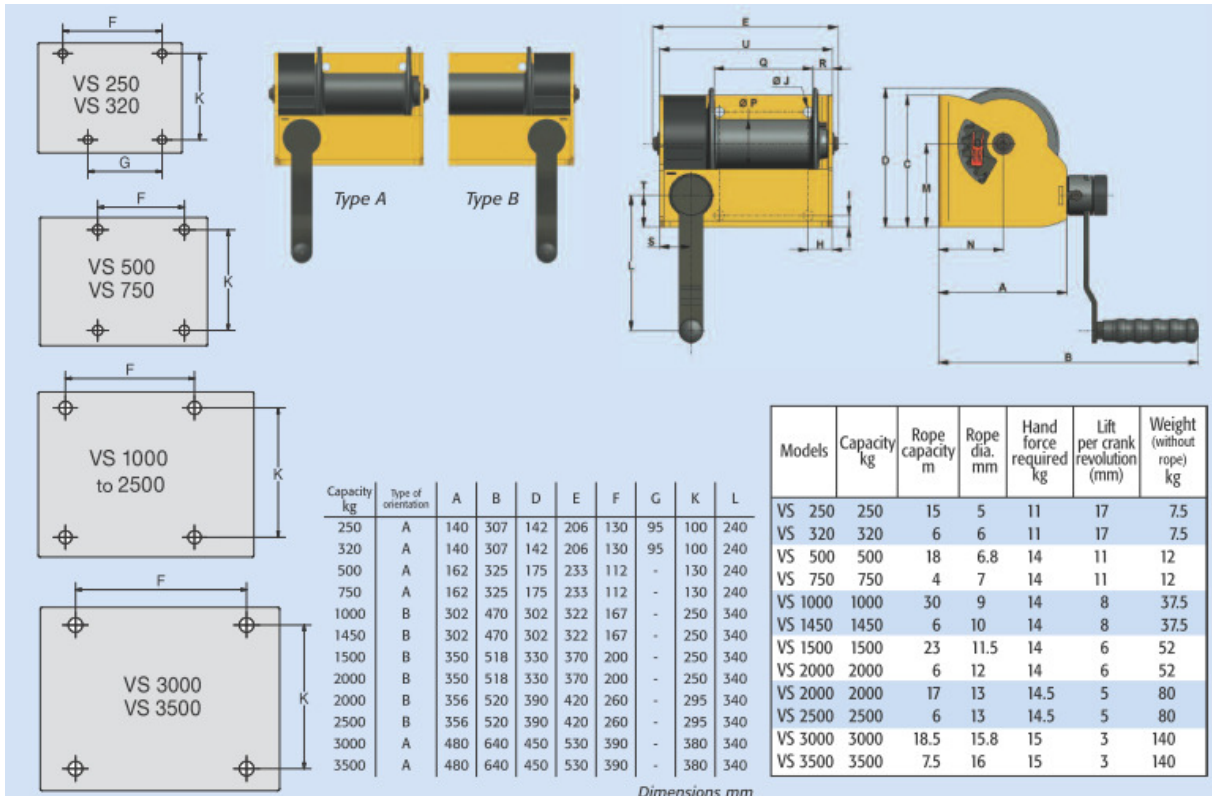

## Rankinis lino suktuvas VS

Models	Capacity kg	Rope capacity m	Rope dia. mm	Hand force required kg	Lift per crank revolution (mm)	Weight (without rope) kg
VS 250	250	15	5	11	17	7.5
VS 320	320	6	6	11	17	7.5
VS 500	500	18	6.8	14	11	12
VS 750	750	4	7	14	11	12
VS 1000	1000	30	9	14	8	37.5
VS 1450	1450	6	10	14	8	37.5
VS 1500	1500	23	11.5	14	6	52
VS 2000	2000	6	12	14	6	52
VS 2000	2000	17	13	14.5	5	80
VS 2500	2500	6	13	14.5	5	80
VS 3000	3000	18.5	15.8	15	3	140
VS 3500	3500	7.5	16	15	3	140