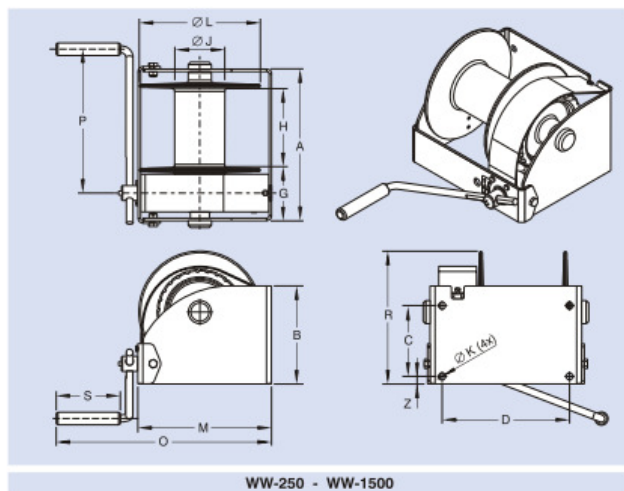

WW-250 - WW-1500